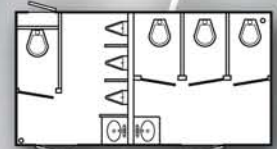

15' | 7-Station | 625G