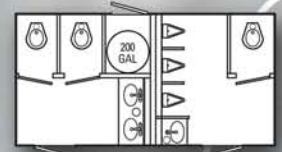

JAG Chassis Features & Trailer Function

- Heavy Duty I-Beam & Tube Chassis
- Aluminum Tube Wall Construction
- Seamless Gel Coat Fiberglass Exterior
- Integrated Waste Tanks
- Exclusive "Easy Glide" Step Assemblies
- H/D 2-5/16" Trailer Hitches
- 5 Year Undercoating